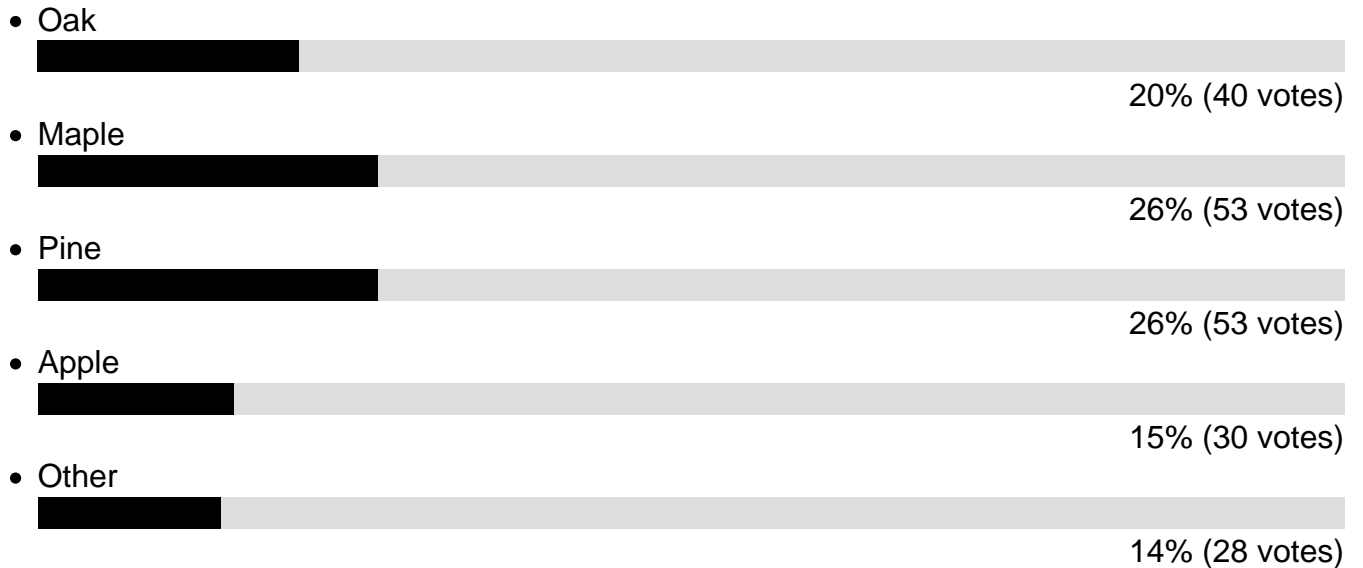

April 24th is Arbor Day! What's your favorite kind of tree? ^[1]

Total votes: 204

Footer menu

- ▼ [Contact Alice!](#)
 - [Content Use](#)
 - [Media Inquiries](#)
 - [Comments & Corrections](#)
- ▼ [Syndication & Licensing](#)
 - [Licensing Q&As](#)
 - [Get Alice! on Your Website](#)
 - [Full Site Syndication](#)
 - [Link to Go Ask Alice!](#)