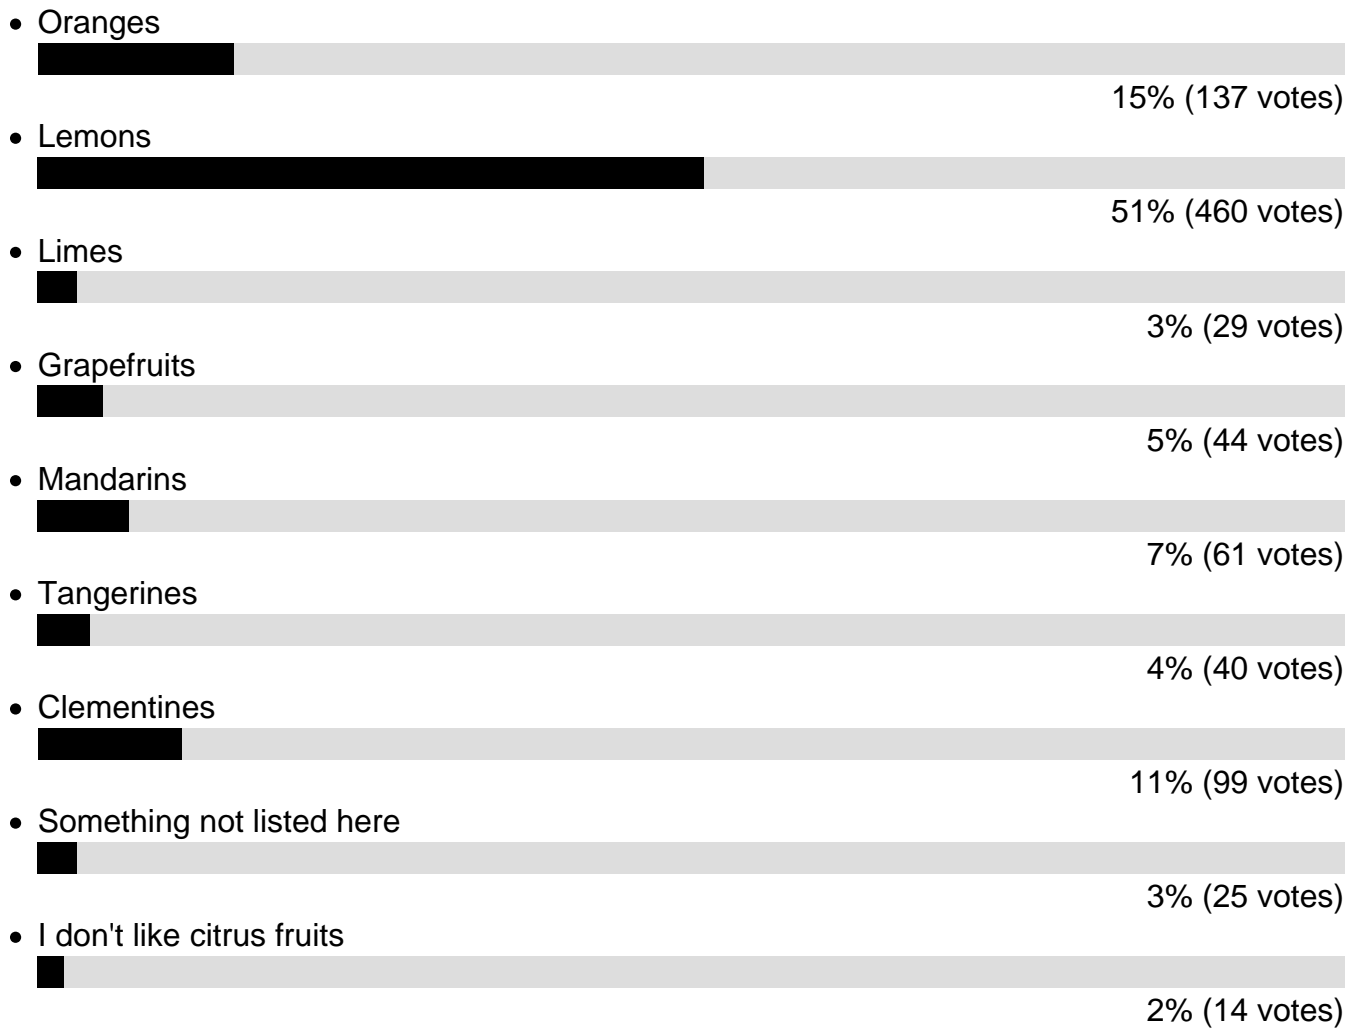

February is the beginning of peak citrus season! What is your favorite citrus fruit? ^[1]

Total votes: 909

Footer menu

- [Content Use](#)
- [Media Inquiries](#)
- [Comments & Corrections](#)
- ▼ [Syndication & Licensing](#)
 - [Licensing Q&As](#)
 - [Get Alice! on Your Website](#)
 - [Full Site Syndication](#)
 - [Link to Go Ask Alice!](#)

Go Ask Alice! is not an emergency or instant response service.

If you are in an urgent situation, please [visit our Emergency page](#) to view a list of 24 hour support services and hotlines.

Source URL: <https://goaskalice.columbia.edu/polls/february-beginning-peak-citrus-season-what-your-favorite-citrus-fruit>

Links

[1] <https://goaskalice.columbia.edu/polls/february-beginning-peak-citrus-season-what-your-favorite-citrus-fruit>